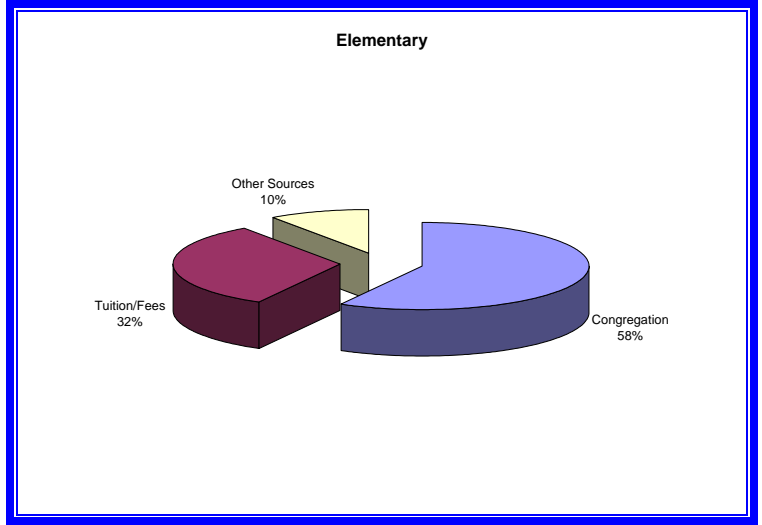

2011-2012 Funding Sources

**Average Tuition Per Year
(of the schools that charge tuition)**

Members	
Grades 1-3	$1,231.16
Grades 4-6	$1,352.21
Grades 7-8	$1,530.50
High School	$5,306.50
Non-Members	
Grades 1-3	$2,014.66
Grades 4-6	$2,168.61
Grades 7-8	$2,348.21
High School	$6,113.75

**Ten Largest Lutheran Schools
in the Nebraska District LCMS**

1. Trinity Lutheran School, Fremont	405
2. Lincoln Lutheran Middle/Senior High School	397
3. Christ Lutheran School, Norfolk	355
4. Immanuel Lutheran School, Columbus	320
5. Faith Lutheran School, Lincoln	307
6. Messiah Lutheran School, Lincoln	294
7. Concordia Jr/Sr High School, Omaha	289
8. Pilgrim Lutheran Preschool, Bellevue	217
9. St. John Lutheran School, Seward	189
10. Emmanuel/Faith Lutheran School, York	187