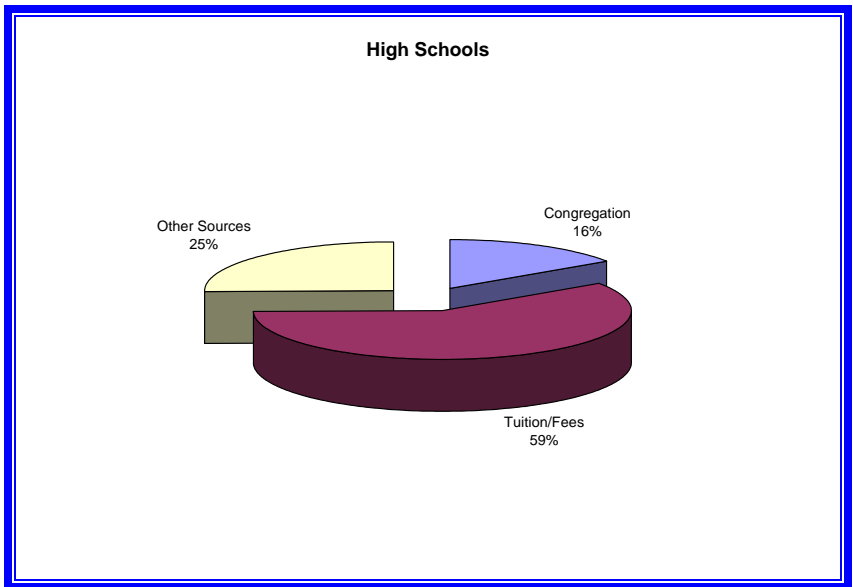

2011-2012 Funding Sources

**Average Tuition Per Year
(of the schools that charge tuition)**

Members	
Grades 1-3	$1,231.16
Grades 4-6	$1,352.21
Grades 7-8	$1,530.50
High School	$5,306.50
Non-Members	
Grades 1-3	$2,014.66
Grades 4-6	$2,168.61
Grades 7-8	$2,348.21
High School	$6,113.75

**Ten Largest Lutheran Schools
in the Nebraska District LCMS**

1. Trinity Lutheran School, Fremont	405
2. Lincoln Lutheran Middle/Senior High School	397
3. Christ Lutheran School, Norfolk	355
4. Immanuel Lutheran School, Columbus	320
5. Faith Lutheran School, Lincoln	307
6. Messiah Lutheran School, Lincoln	294
7. Concordia Jr/Sr High School, Omaha	289
8. Pilgrim Lutheran Preschool, Bellevue	217
9. St. John Lutheran School, Seward	189
10. Emmanuel/Faith Lutheran School, York	187