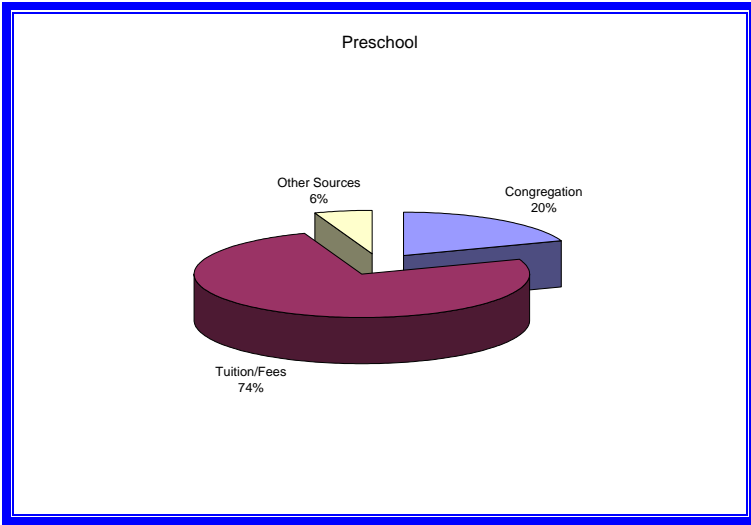

2011-2012 Funding Sources

**Average Tuition Per Year
(of the schools that charge tuition)**

Members	
Grades 1-3	$1,231.16
Grades 4-6	$1,352.21
Grades 7-8	$1,530.50
High School	$5,306.50
Non-Members	
Grades 1-3	$2,014.66
Grades 4-6	$2,168.61
Grades 7-8	$2,348.21
High School	$6,113.75

**Ten Largest Lutheran Schools
in the Nebraska District LCMS**

1. Trinity Lutheran School, Fremont	405
2. Lincoln Lutheran Middle/Senior High School	397
3. Christ Lutheran School, Norfolk	355
4. Immanuel Lutheran School, Columbus	320
5. Faith Lutheran School, Lincoln	307
6. Messiah Lutheran School, Lincoln	294
7. Concordia Jr/Sr High School, Omaha	289
8. Pilgrim Lutheran Preschool, Bellevue	217
9. St. John Lutheran School, Seward	189
10. Emmanuel/Faith Lutheran School, York	187